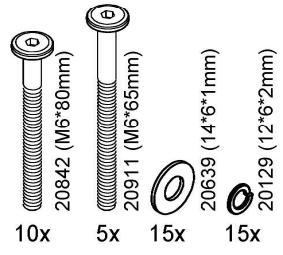

**NO CLIMBING**

<p><b>⚠ WARNING:</b>  <b>CHOKING HAZARD--Small Parts</b>          Not for children under 3 years.          To be Assembled by an Adult</p>	<p>Not Include          Non Inclus          No Incluido</p>	
--	---	---

**AN OPTIONAL TIPPING RESTRAINT DEVICE IS PROVIDED FOR ADDITIONAL SAFETY**

- 1) See above Tipping Restraint Device
- 2) Open Tipping Restraint Device package and remove the screw, washer and strap.
- 3) Secure the strap under the top or middle shelf of the furniture with the provided washer and screw. Then connect the strap to the wall using an appropriate anchor, washer and screw (not included) for your wall.