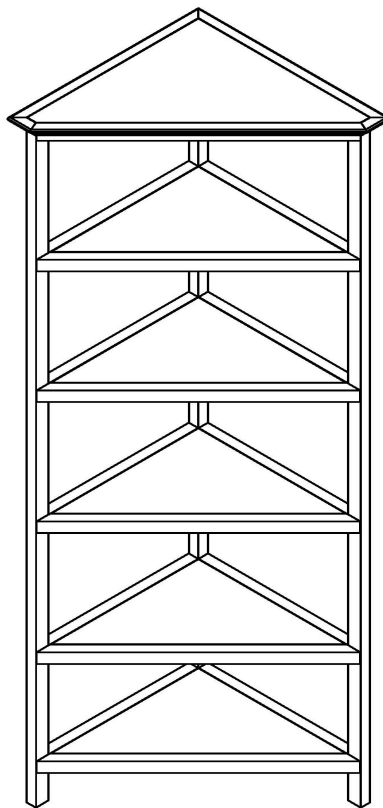

**NO CLIMBING**

<p><b>⚠ WARNING:</b>  <b>CHOKING HAZARD--Small Parts</b>          Not for children under 3 years.          To be Assembled by an Adult</p>	<p>Not Include          Non Inclus          No Incluido</p>	
--	---	---

**AN OPTIONAL TIPPING RESTRAINT DEVICE IS PROVIDED FOR ADDITIONAL SAFETY**

- 1) See above Tipping Restraint Device
- 2) Open Tipping Restraint Device package and remove the screw, washer and strap.
- 3) Secure the strap under the top or middle shelf of the furniture with the provided washer and screw. Then connect the strap to the wall using an appropriate anchor, washer and screw (not included) for your wall.