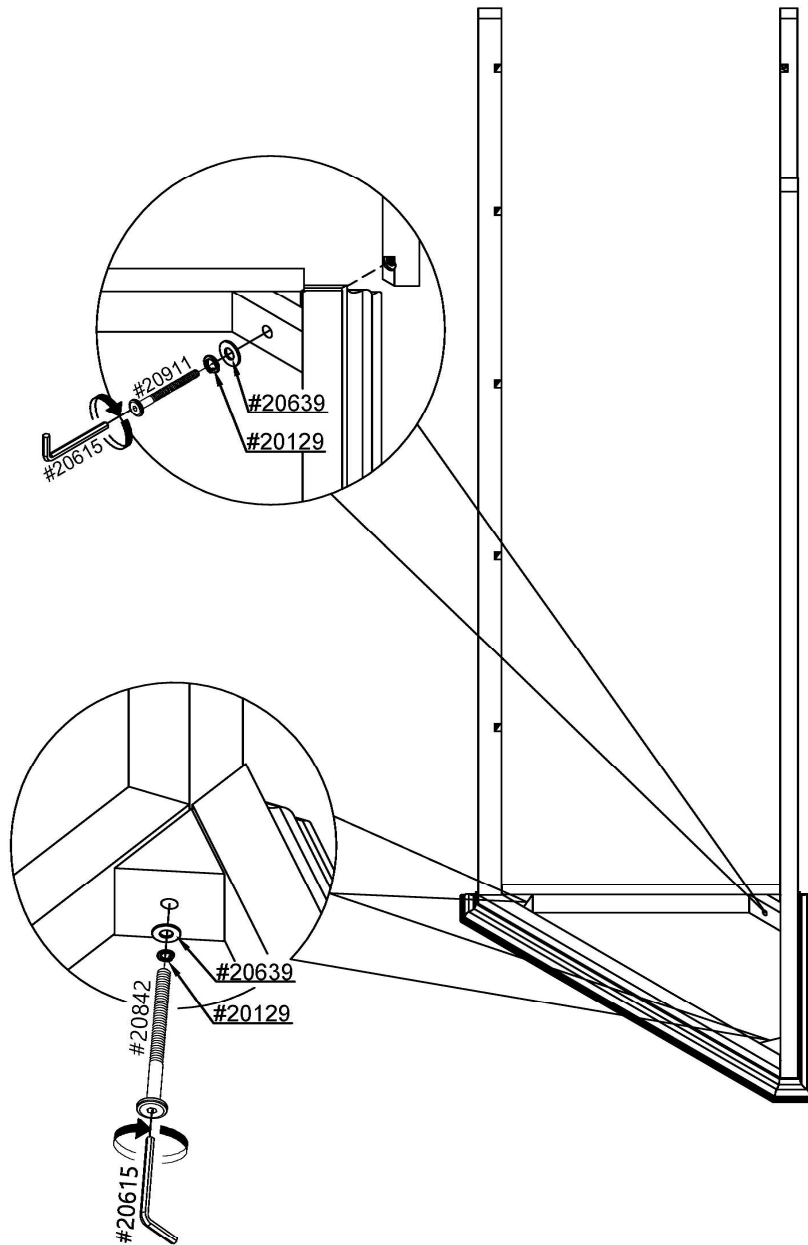

**NO CLIMBING**

<p><b>⚠ WARNING:</b>  <b>CHOKING HAZARD--Small Parts</b>          Not for children under 3 years.          To be Assembled by an Adult</p>	<p>Not Include          Non Inclus          No Incluido</p>	
--	---	---

**AN OPTIONAL TIPPING RESTRAINT DEVICE IS PROVIDED FOR ADDITIONAL SAFETY**

- 1) See above Tipping Restraint Device
- 2) Open Tipping Restraint Device package and remove the screw, washer and strap.
- 3) Secure the strap under the top or middle shelf of the furniture with the provided washer and screw. Then connect the strap to the wall using an appropriate anchor, washer and screw (not included) for your wall.