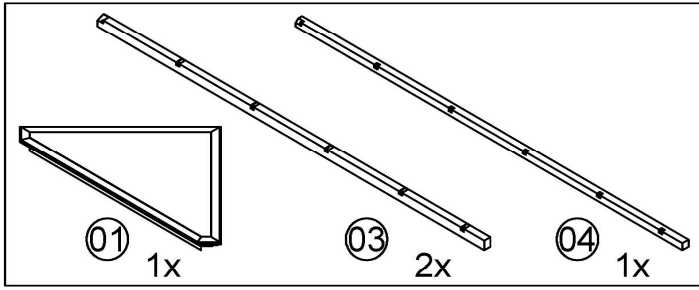

**NO CLIMBING**

<p><b>⚠ WARNING:</b>  <b>CHOKING HAZARD--Small Parts</b>          Not for children under 3 years.          To be Assembled by an Adult</p>	<p>Not Include          Non Inclus          No Incluido</p>	
--	---	---

**AN OPTIONAL TIPPING RESTRAINT DEVICE IS PROVIDED FOR ADDITIONAL SAFETY**

- 1) See above Tipping Restraint Device
- 2) Open Tipping Restraint Device package and remove the screw, washer and strap.
- 3) Secure the strap under the top or middle shelf of the furniture with the provided washer and screw. Then connect the strap to the wall using an appropriate anchor, washer and screw (not included) for your wall.