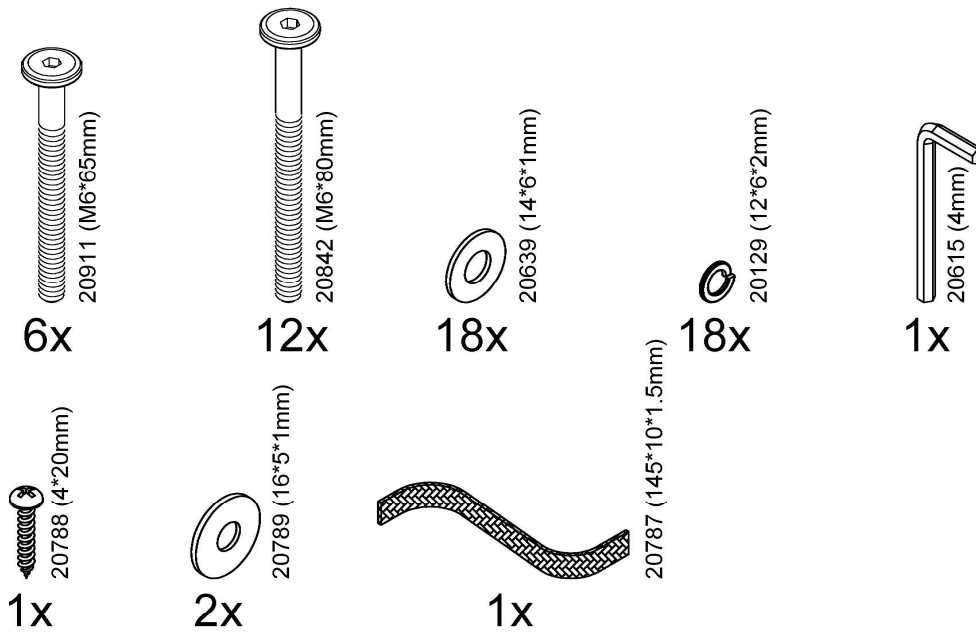

**NO CLIMBING**

<p><b>⚠ WARNING:</b>  <b>CHOKING HAZARD--Small Parts</b>          Not for children under 3 years.          To be Assembled by an Adult</p>	<p>Not Include          Non Inclus          No Incluido</p>	
--	---	---

**AN OPTIONAL TIPPING RESTRAINT DEVICE IS PROVIDED FOR ADDITIONAL SAFETY**

- 1) See above Tipping Restraint Device
- 2) Open Tipping Restraint Device package and remove the screw, washer and strap.
- 3) Secure the strap under the top or middle shelf of the furniture with the provided washer and screw. Then connect the strap to the wall using an appropriate anchor, washer and screw (not included) for your wall.