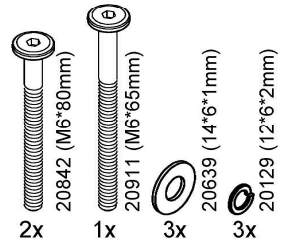

**NO CLIMBING**

<p><b>⚠ WARNING:</b>  <b>CHOKING HAZARD--Small Parts</b>          Not for children under 3 years.          To be Assembled by an Adult</p>	<p>Not Include          Non Inclus          No Incluido</p>	
--	---	---

**AN OPTIONAL TIPPING RESTRAINT DEVICE IS PROVIDED FOR ADDITIONAL SAFETY**

- 1) See above Tipping Restraint Device
- 2) Open Tipping Restraint Device package and remove the screw, washer and strap.
- 3) Secure the strap under the top or middle shelf of the furniture with the provided washer and screw. Then connect the strap to the wall using an appropriate anchor, washer and screw (not included) for your wall.