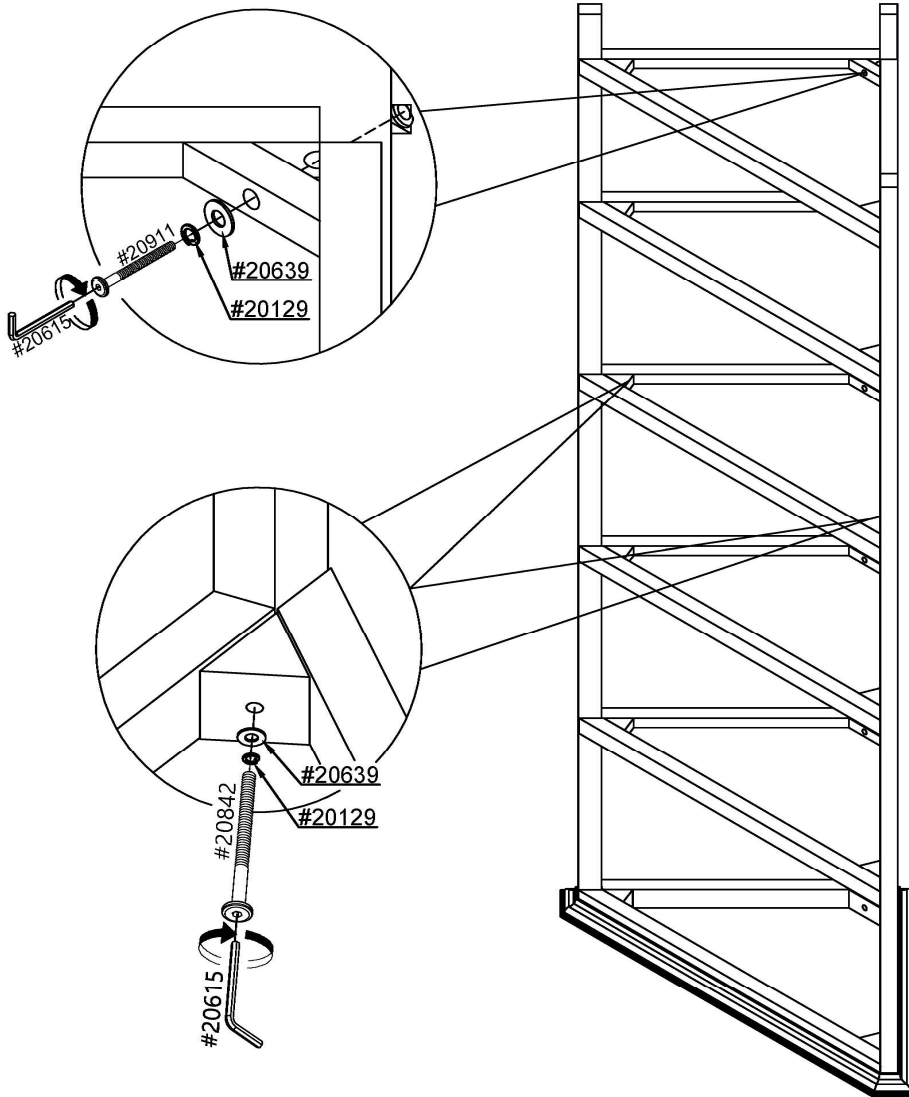

**NO CLIMBING**

<p><b>⚠ WARNING:</b>  <b>CHOKING HAZARD--Small Parts</b>          Not for children under 3 years.          To be Assembled by an Adult</p>	<p>Not Include          Non Inclus          No Incluido</p>	
--	---	---

**AN OPTIONAL TIPPING RESTRAINT DEVICE IS PROVIDED FOR ADDITIONAL SAFETY**

- 1) See above Tipping Restraint Device
- 2) Open Tipping Restraint Device package and remove the screw, washer and strap.
- 3) Secure the strap under the top or middle shelf of the furniture with the provided washer and screw. Then connect the strap to the wall using an appropriate anchor, washer and screw (not included) for your wall.